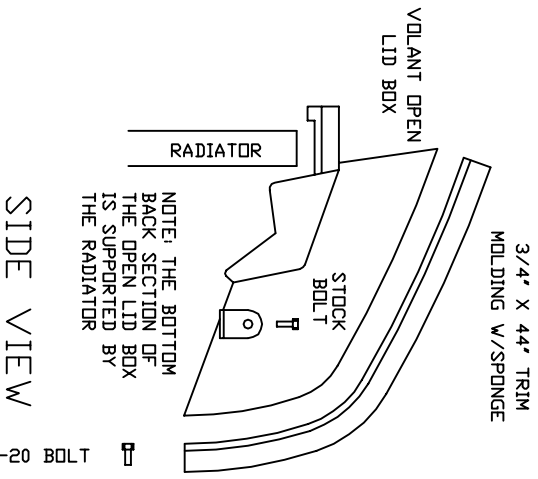

VOLANT AIR INTAKE SYSTEMS
 PART NO.: 15958C
 INSTALLATION INSTRUCTIONS
 WWW.VOLANTPERFORMANCE.COM
 TECH SUPPORT: (909) 476-7225

15958C PARTS LIST			
1	VOLANT AIR DUCT	1	1/2" RUBBER GROMMET
1	VOLAN OPEN LID BOX	1	6 1/2" BRACKET
1	RAM FILTERS W/CLAMPS	1	2" L BRACKET
1	#056 CLAMP	1	3/4" X 44" TRIM W/SPONGE
2	1/4"-20 BLACK BOLTS		
2	1/4" LOCK WASHERS		
2	1/4" WASHERS		

- 1/4"-20 BOLT
- 1/4" LOCK WASHER
- 1/4" WASHER
- 2" L BRACKET